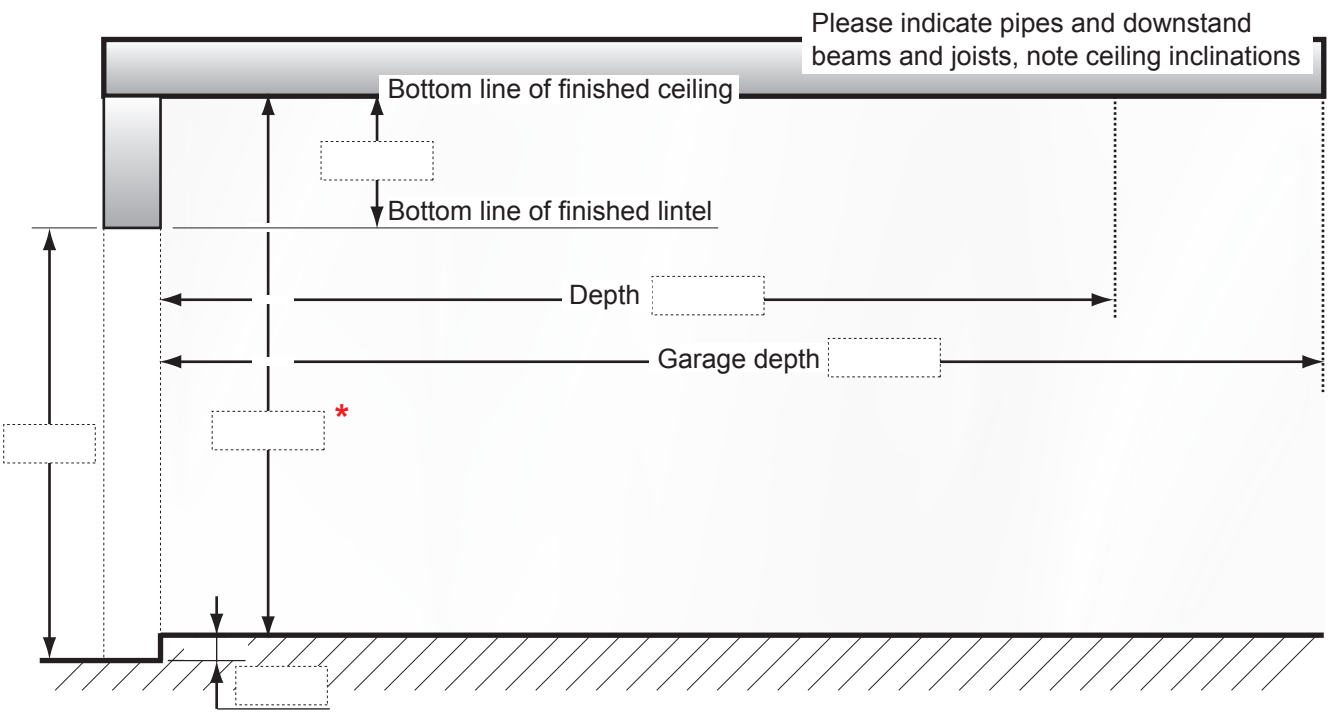

# Measurements **carTeck**® Garage doors

Customer: \_\_\_\_\_

Reference: \_\_\_\_\_

Door no.:	Door type:
Installation:	Use: <input type="checkbox"/> private <input type="checkbox"/> commercial

The measurements (mm) are:  \* Finished measurements  \* Dimension in unfinished state  
 Top edge of finished floor level Top edge of unfinished floor level