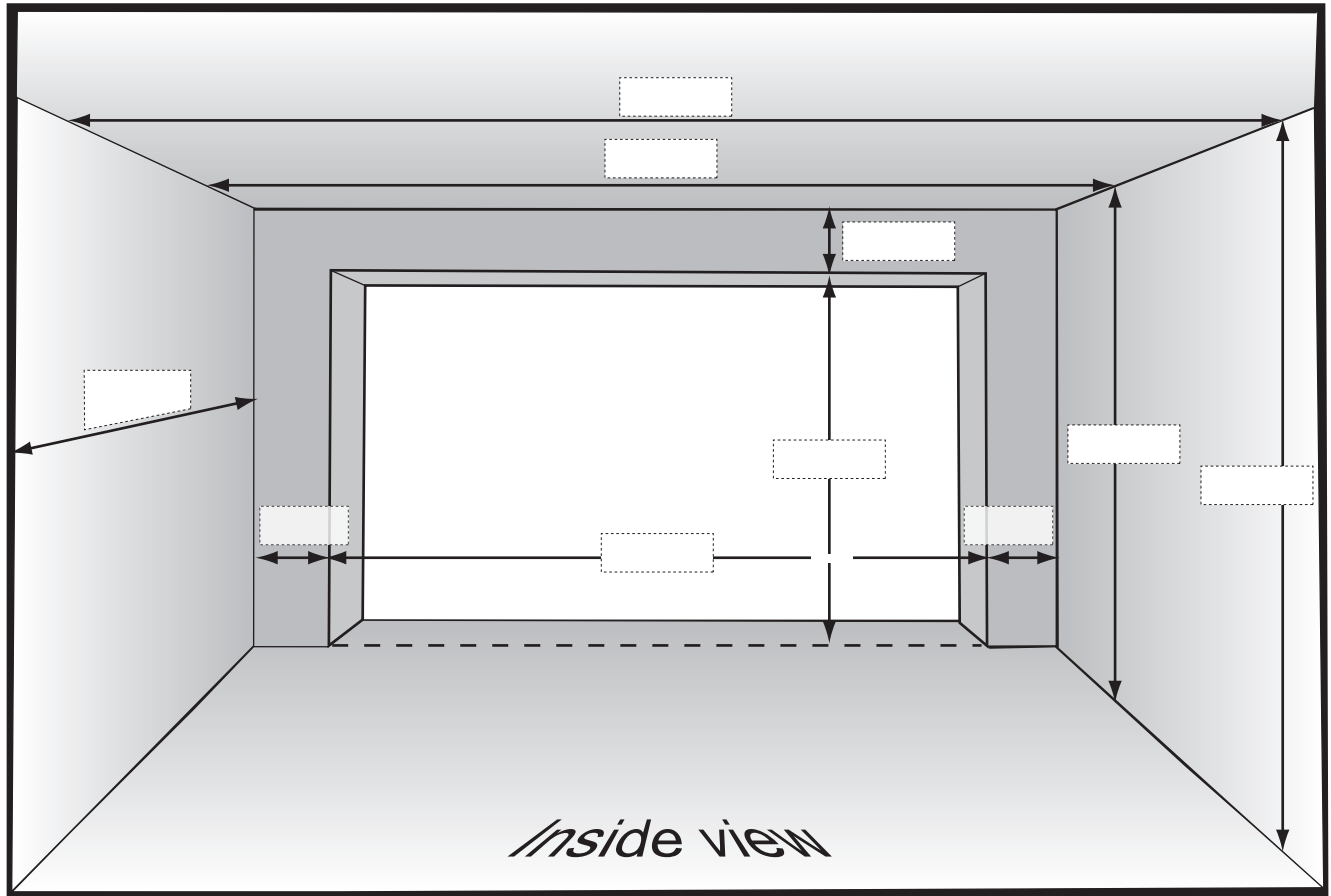

# Measurements **carTeck**® Garage doors

Customer: \_\_\_\_\_

Reference: \_\_\_\_\_

Door no.:	Door type:
Installation:	Use: <input type="checkbox"/> private <input type="checkbox"/> commercial

The measurements (mm) are:  \* Finished measurements  \* Dimension in unfinished state  
 Top edge of finished floor level Top edge of unfinished floor level